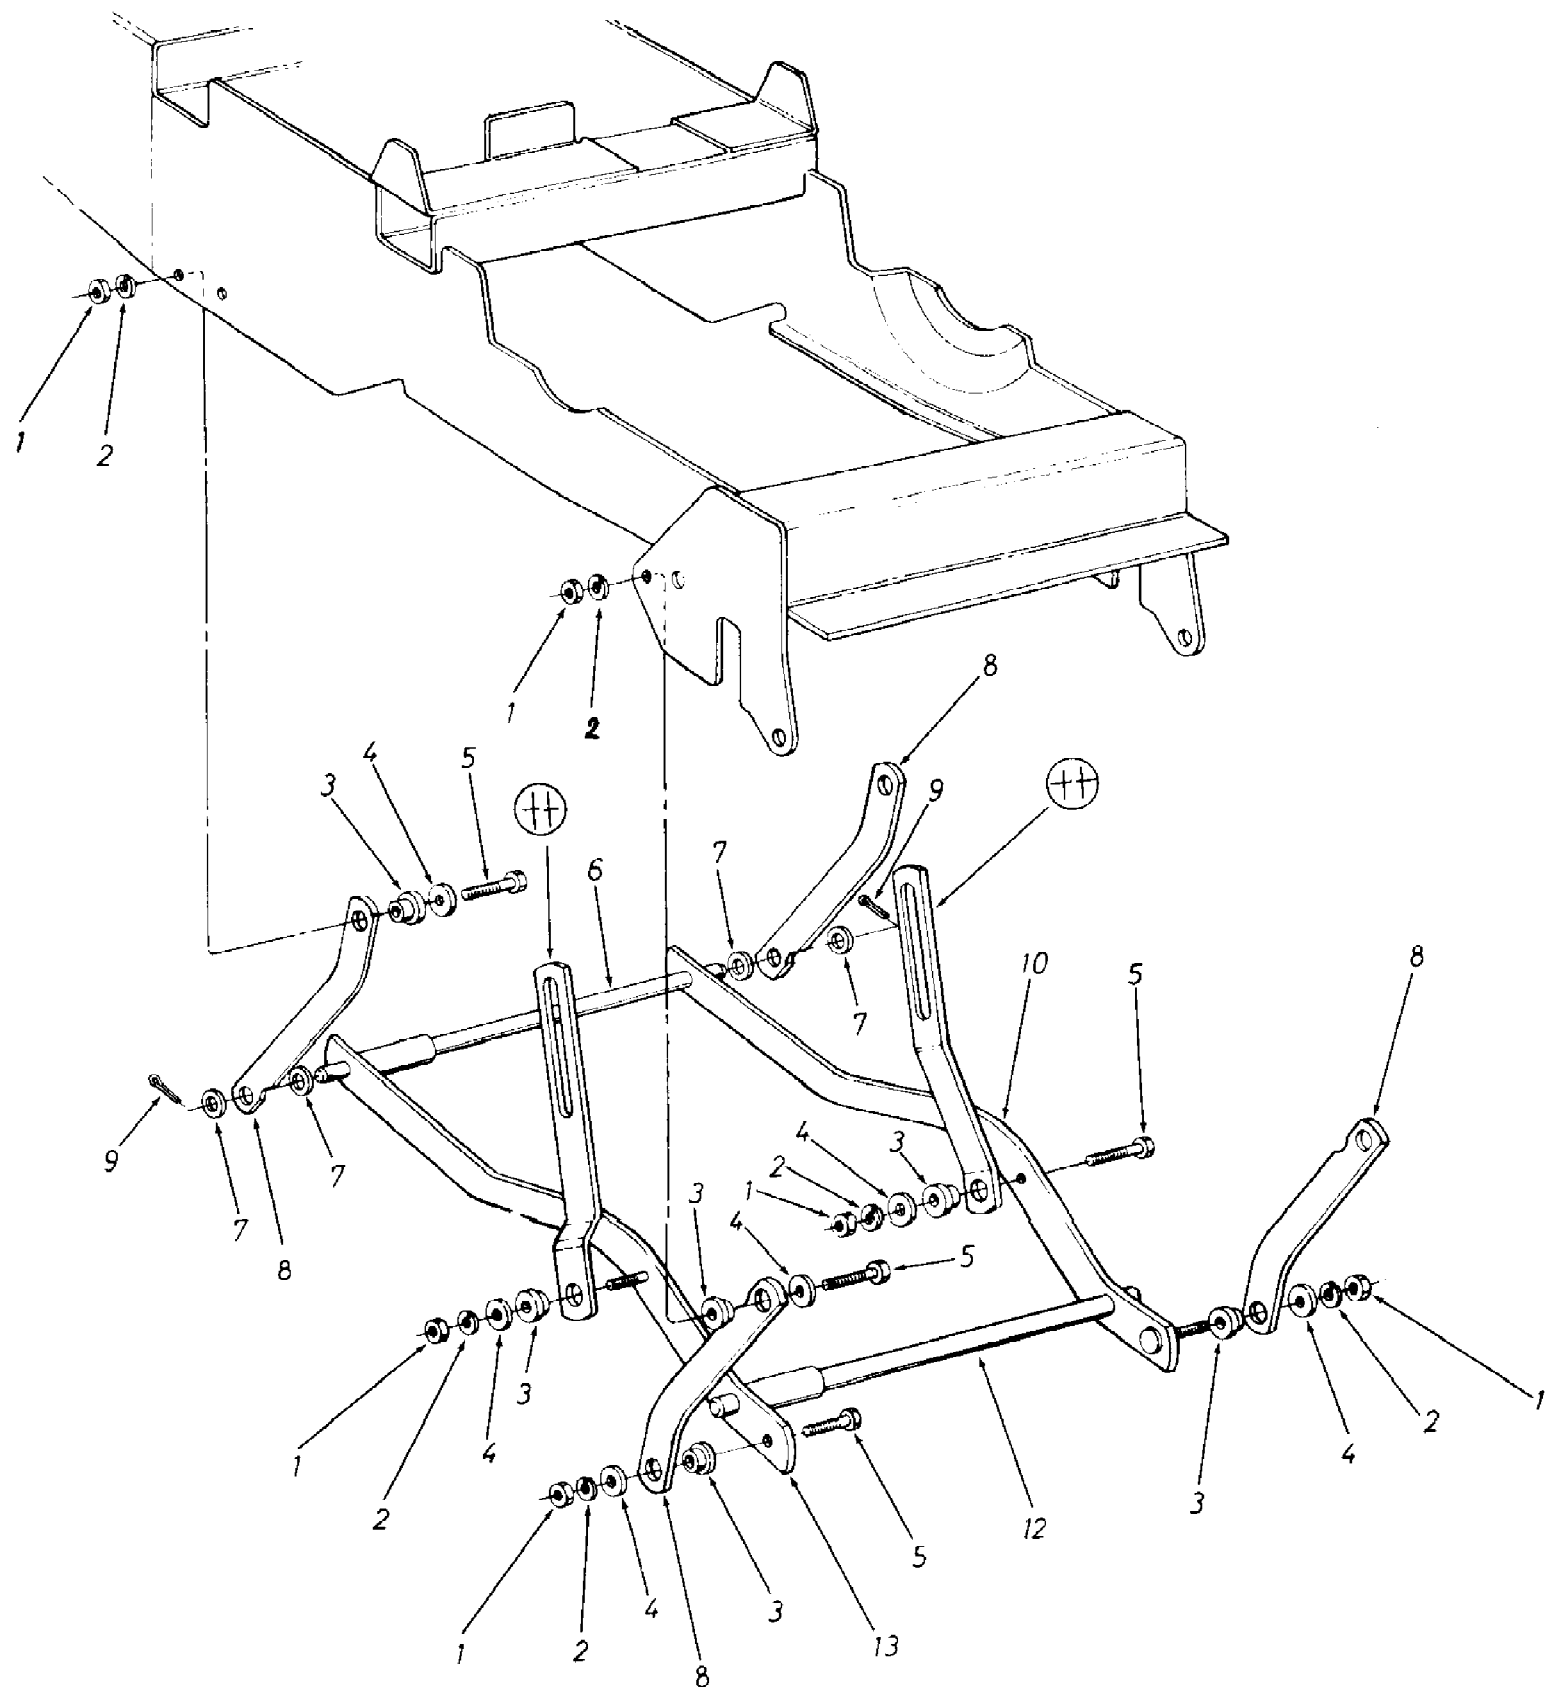

190-953-190 Linkage Kit (1987)
Linkage Kit

190-953-190 Linkage Kit (1987)
Linkage Kit

Page 2 of 2

Ref #	Part Number	Qty	S/P/F	Description
1	712-0241	1	/P	Hex Nut 3/8 24 Thd.*
2	736-0217	1	S	L Wash. 3/8" Scr. Heavy Duty*
3	748-0241	1		Shoulder Spacer
4	736-0258	1	/P	Fl.-Wash. 3/8" I.D. x 1.0" O.D.
5	710-0459	1	S	Hex Scr. 3/8 24 x 1.50" Lg. Grade 5
6	13163	1		Cross Shaft Ass'y.-Rear
7	736-0156	1	/P	Fl.-Wash. 5/8" I.D. x 1-1/8" O D.
8	13043	1		Lift Arm
9	1544-9	1		Cotter Pin 5/32" Dia, x1.25"Lg.*
10	13118	1		Lift Arm Link Ass'y.-LH.
	714-0147	1		Hair Pin Cotter
12	13162	1		Cross Shaft Ass'y.-Front
13	13117	1		Lift Arm Link Ass'y.-R.H.